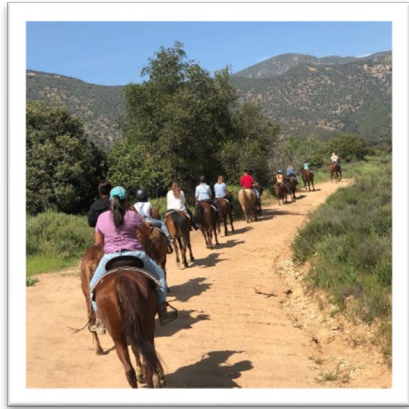

# MARSHALL CANYON EQUESTRIAN CENTER

## Summer Camp 2025

**Beginner Day Camp** June 9-13, 2025 OR June 23-27, 2025 OR July 21-25, 2025 9:00am-3:00pm

(Ages 7 & up; has had no or little riding experience) Activities include: Daily riding lessons in large arena, trail rides, horse games, learn about grooming and tack, how to saddle, horsemanship safety, parts of the horse & lots more!! Instruction given by qualified instructors in a safe environment.