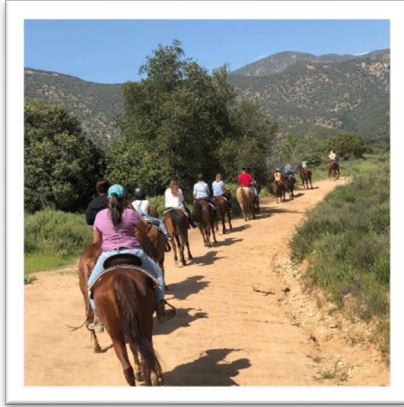

MARSHALL CANYON EQUESTRIAN CENTER

SUMMER CAMP 2023

Beginner Day Camp June 12th-16th, 2023 OR June 26th-30th, 2023 OR July 17th- 21st, 2023 9:00am-3:00pm

(Ages 7 & up; has had no or little riding experience) Activities include: Daily riding lessons in large arena, trail rides, horse games, learn about grooming and tack, how to saddle, horsemanship safety, parts of the horse & lots more!! Instruction given by qualified instructors in a safe environment.

Intermediate/Advanced Day Camp June 19th-23rd 2023 OR July 10th-14th, 2023 9:00am-3:00pm

(Ages 7 & up; has over 10 or more hours of riding, can tack up themselves without assistance and can control horse by oneself.) Activities include: Daily riding lessons in large arena and trail rides, horse games, more advanced riding, and lots more!!